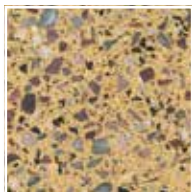

Arduin

Galaxy

Grias

Granulo

Kingstone

**Kingstone
Baelskaai**

Fjord

Neige d'Ardenne

Nougat

Duinkerke

Cap Blanc

Sahara

Yellow

Green

Blue

Redstone

Litore yellow

Galaxy Oostende

Galaxy leper

Knokke

NOVOSTONES® SHOT-BLASTED

Shot-blasting reveals the surface of the natural stone aggregates used. The result is literally dazzling: a vibrant interplay of colours and a textured top layer.

Redstone

Sandstone

Cap Blanc

Sahara

Vlissings yellow

Sandstone yellow

Nougat

Granulo