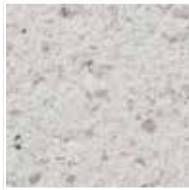

Litore yellow

Galaxy Oostende

Galaxy leper

Knokke

NOVOSTONES® SHOT-BLASTED

Shot-blasting reveals the surface of the natural stone aggregates used. The result is literally dazzling: a vibrant interplay of colours and a textured top layer.

Redstone

Sandstone

Cap Blanc

Sahara

Vlissings yellow

Sandstone yellow

Nougat

Granulo