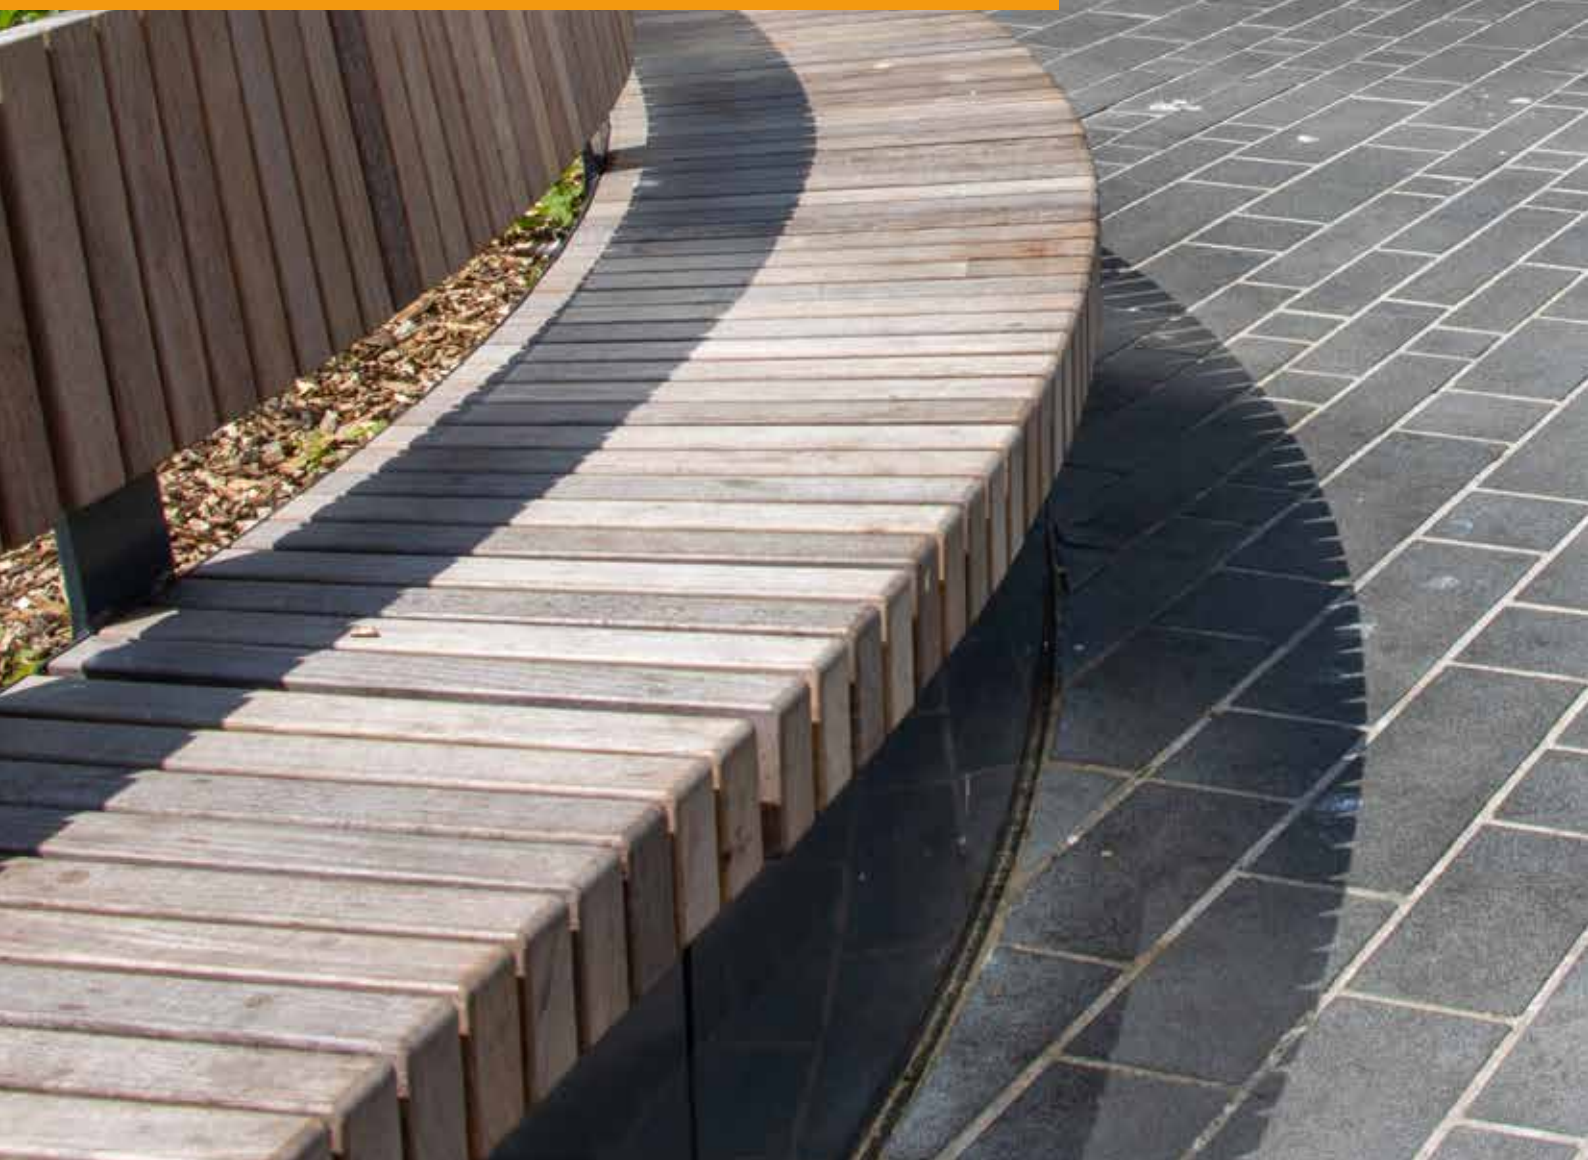

WESTMINSTER LONDEN
40x40x4 • SHOT-BLASTED
KLEUR OP MAAT GEMAAKT

MARQUETTE

21x6,8x8 • SHOT-BLASTED

KINGSTONE • FJORD • ARDUIN

ONNAING
20x20x8 • SHOT-BLASTED
CAP BLANC

A photograph of an outdoor plaza featuring a paved area with rectangular tiles. In the background, there are string lights, a large green tree, and several flagpoles with blue and white flags. The sky is clear and blue.